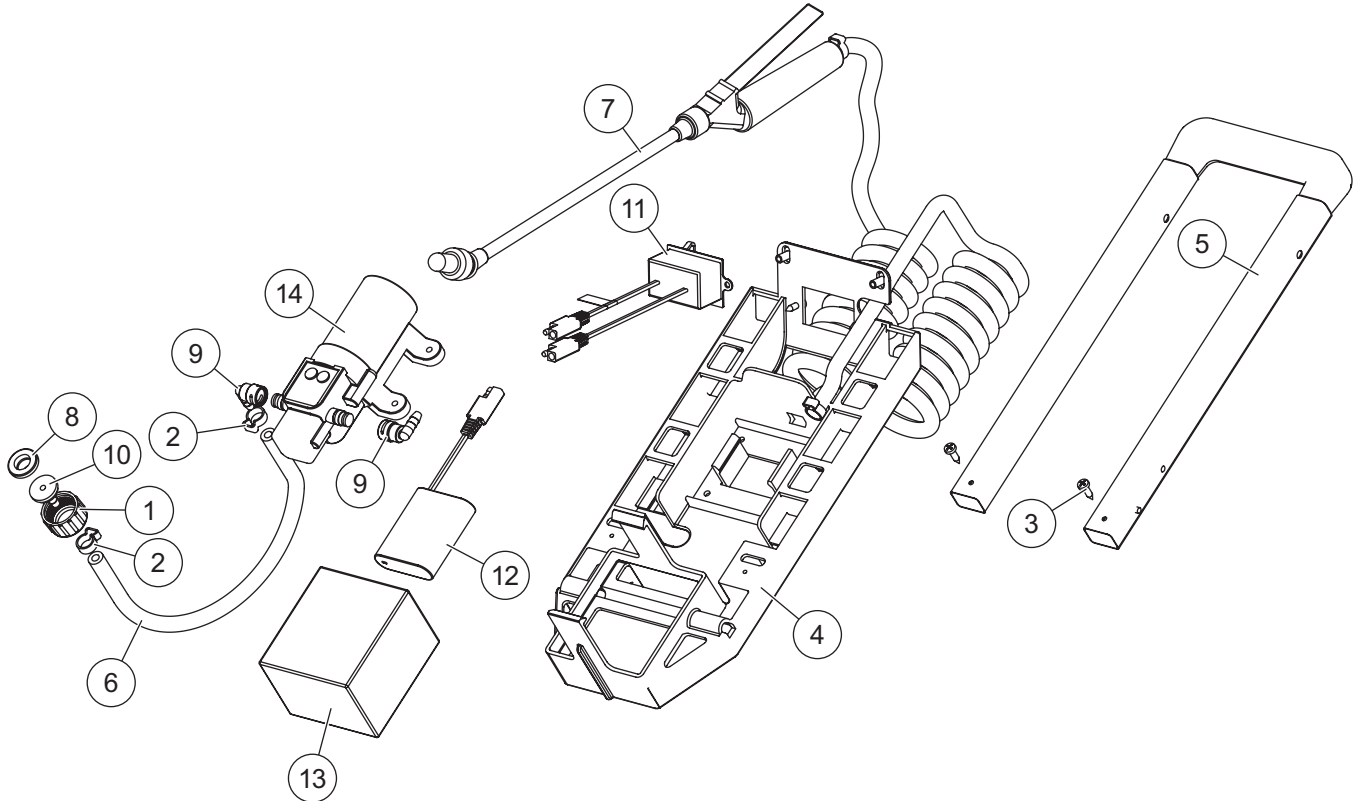

### Parts List

## PUMP, HOSE & BATTERY ASSEMBLY

**Pump, Hose & Battery Assembly Components**

Item	Part	Qty	Description	Item	Part	Qty	Description
1	TF600139	1	B 3400 P	9	TF610024	2	EL14QD
2	TF600149	4	Pinch Clamp	10	TF610026	1	C 1400 CP
3	TF600199	4	#8 x 3/4 TEK Screw	11	TF610033	1	Wire Kit Assembly
4	TF610002	1	Back Panel	12	TF610039	1	Lithium Battery Pack
5	TF610006	1	Retractable Handle Assembly	13	TF610040	1	Foam Battery Adapter
6	TF610011	1	1/4 Suction Hose	14	TF640454	1	1.0 gal/min QA Pump
7	TF610012	1	Economy Wand Assembly	ns	TF610041	1	Lithium Ion Battery Charger
8	TF610023	1	W 406				

## REAR COMPARTMENT ASSEMBLY

**Rear Assembly Components**

Item	Part	Qty	Description	Item	Part	Qty	Description
1	TF610000	1	5-gallon Tank	7	TF610013	1	∅3/8 x 14-7/8 Axle
2	TF610001	1	5-gallon Tank Lid	8	TF610019	2	∅3/8 Cap Nut, Black
3	TF610002	1	Back Panel	9	TF610017	6	1/4-20 x 1/2 Pan Head Screw
4	TF610003	1	Charger Panel Door	10	TF600151	2	Wand Clip
5	TF610005	2	∅3/8 Axle Mounting Bracket	11	TF600152	2	Wand Clip Screw
6	TF610004	2	Wheel				