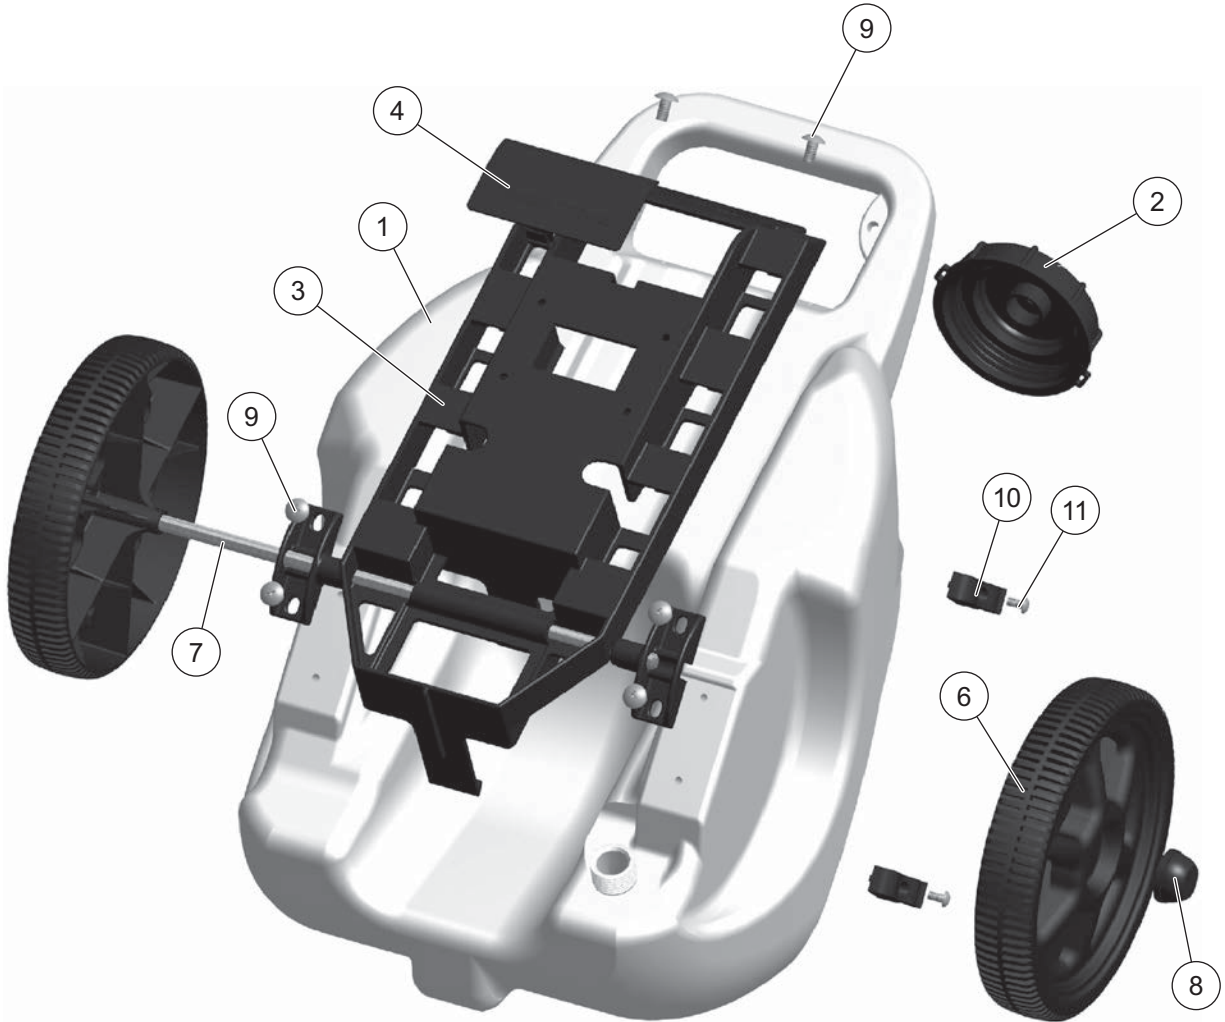

TL50 5-GALLON WHEELED LAWN SPRAYER

REAR COMPARTMENT ASSEMBLY

Rear Assembly Components

Item	Part	Qty	Description	Item	Part	Qty	Description
1	TF610000	1	5-gallon Tank	7	TF610013	1	∅3/8 x 14-7/8 Axle
2	TF610001	1	5-gallon Tank Lid	8	TF610019	2	∅3/8 Cap Nut, Black
3	TF610002	1	Back Panel	9	TF610017	6	1/4-20 x 1/2 Pan Head Screw
4	TF610003	1	Charger Panel Door	10	TF600151	2	Wand Clip
5	TF610005	2	∅3/8 Axle Mounting Bracket	11	TF600152	2	Wand Clip Screw
6	TF610004	2	Wheel